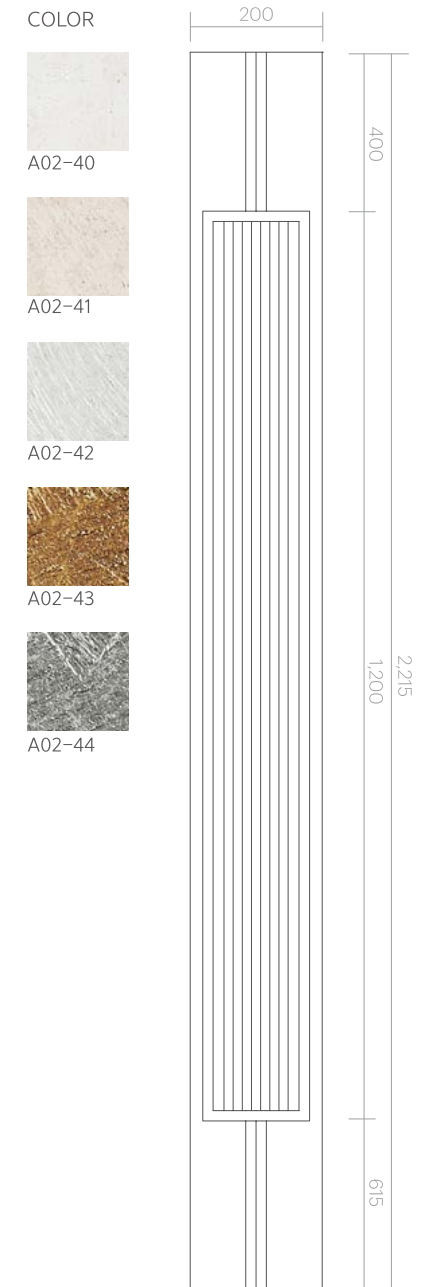

**152-40** (85x25T)

**161-40** (60x20T)

**125-40** (30x14T)

**153-40** (95x15T)

**144-40** (80x11T)

**176-40** (62x29T)

**175-40** (60x42T)

**148-40** (50x32T)

Q10-42 (100x6T)

Q15-42 (150x6T)

Q20-42 (200x6T)

Q25-42 (250x6T)

Q30-42 (300x6T)

D19-42 (186x186)

D24-42 (236x236)

Product Notation

138-44(150x6T), 112-44(300x6T)

139-42(150x6T), 113-42(300x6T)

139-43(150x6T), 113-43(300x6T)

139-44(150x6T), 113-44(300x6T)

**A01 (40 Color)**

Product Size  
500mm(Width), 60mm(Thickness), 2,215mm(height)

**A02 (40 Color)**

Product Size  
200mm(Width), 60mm(Thickness), 2,215mm(height)

**A03 (42 Color)**

Product Size  
250mm(Width), 68mm(Thickness), 2,300mm(height)

COLOR

A03-40

A03-41

A03-42

A03-43