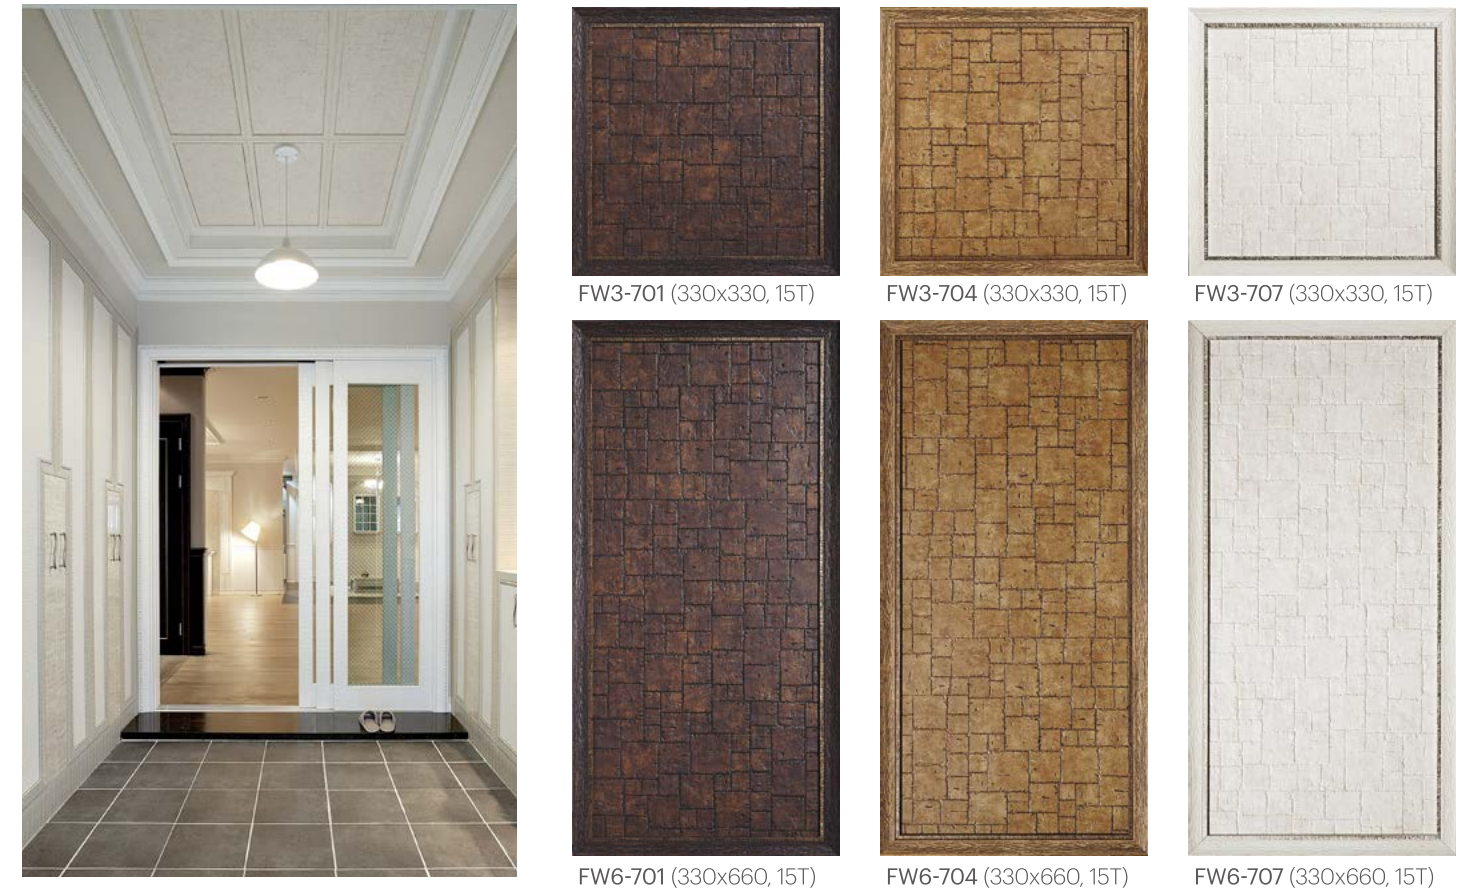

Product Notation

FW3_701 : 330mm(Width), 330 (Length), 15mm (Thickness)
FW6_701 : 330mm(Width), 660 (Length), 15mm (Thickness)