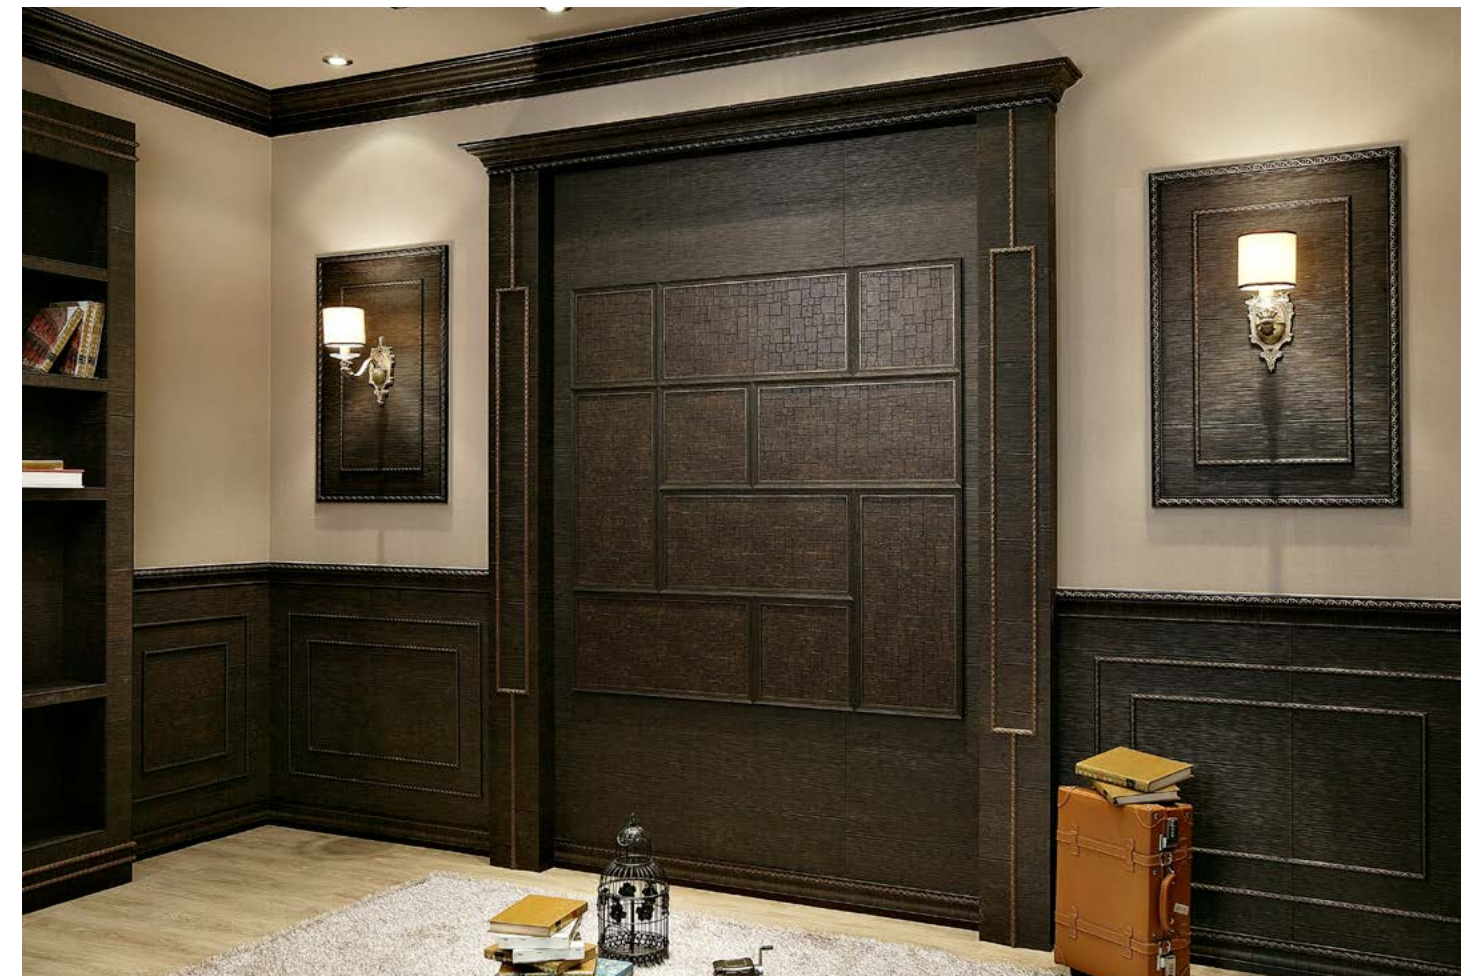

Product Notation

FW3\_701 : 330mm(Width), 330 (Length), 15mm (Thickness)  
 FW6\_701 : 330mm(Width), 660 (Length), 15mm (Thickness)

**MIGA**  
The  
Beautiful  
Housing