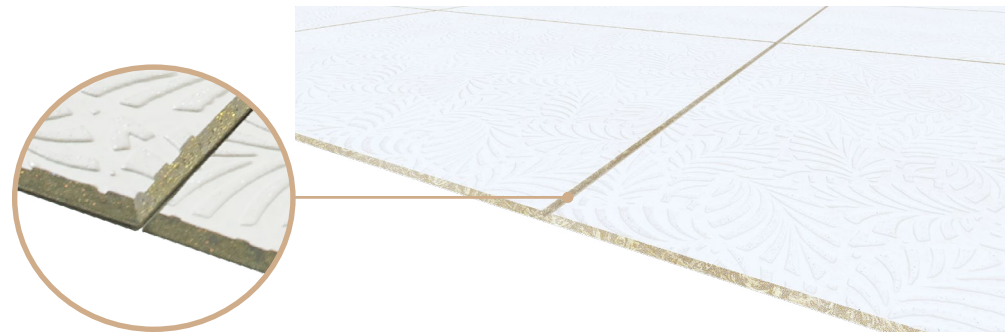

Decowalls

미가 참숯 데코월

ECO-FRIENDLY MIGA CHARCOAL DECOWALLS 친환경 미가 참숯 데코월

MIGA Charcoal Decowalls add hard wood charcoal to its products to eliminate bad odors and helps to ensure refreshing and safe interior space by reducing allergy to harmful chemicals.

미가 참숯 데코월은 새집증후군 유발 물질이 전혀 없으며 실제 제품에 참숯 가루를 첨가하여 유해 화학성분으로 인한 악취 제거는 물론 새집증후군 제거 효과까지 있어 청량하고 안전한 실내공간을 만들어 드립니다.

MASONRY JOINTS 메지효과

The edge treatment and colored finishes will enable the luxurious Decowall designs. 제품 테두리에 엷지처리와 컬러마감이 되어있어 고급스러운 데코월 디자인이 가능합니다.