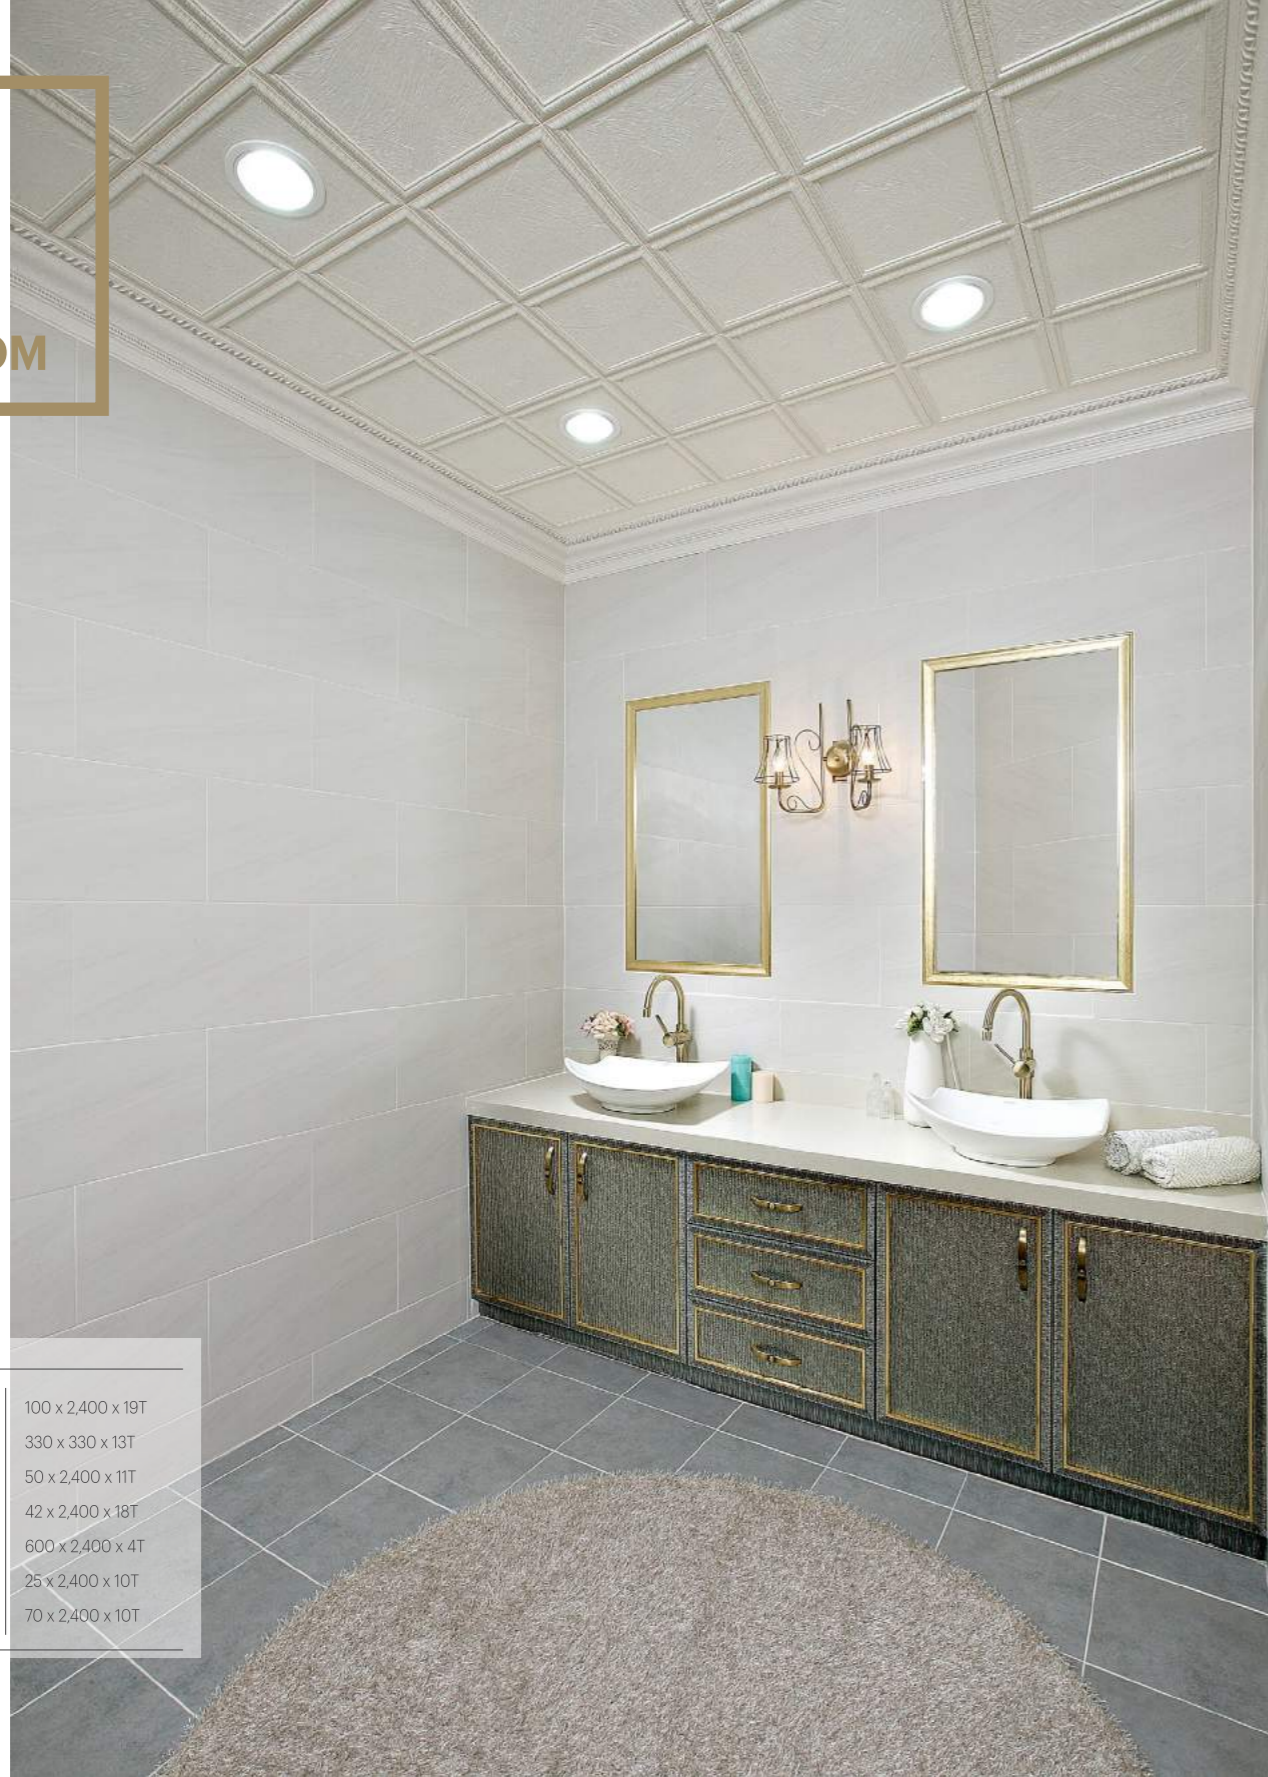

2017/2018
INTERIOR DESIGN
MIGA

BATHROOM

Item List

천장몰딩	122-42	100 x 2,400 x 19T
프레임월	FT3-42	330 x 330 x 13T
허리몰딩	156-42	50 x 2,400 x 11T
액자몰딩	477-1243	42 x 2,400 x 18T
평판	L60-29	600 x 2,400 x 4T
데코몰딩	102-29	25 x 2,400 x 10T
데코몰딩	108-29	70 x 2,400 x 10T

2017/2018
INTERIOR DESIGN
MIGA