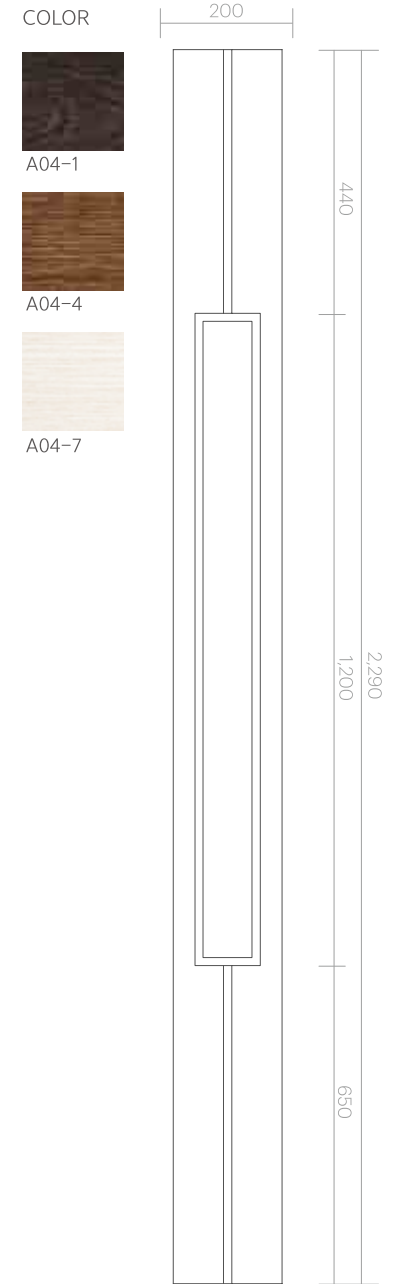

A01 (40 Color)

Product Size
500mm(Width), 60mm(Thickness), 2215mm(height)

Pillars

A02 (40 Color)

Product Size
200mm(Width), 60mm(Thickness), 2215mm(height)

A03 (42 Color)

Product Size
250mm(Width), 68mm(Thickness), 2,300mm(height)

Pillars

A04 (1 Color)

Product Size
200mm(Width), 60mm(Thickness), 2,300mm(height)

Part 13 _ Pearl&Stone

Product Notation

121-41 (120x23T) | Product Name - Color (Width x Thickness)

Charcoal Interior
Mouldings