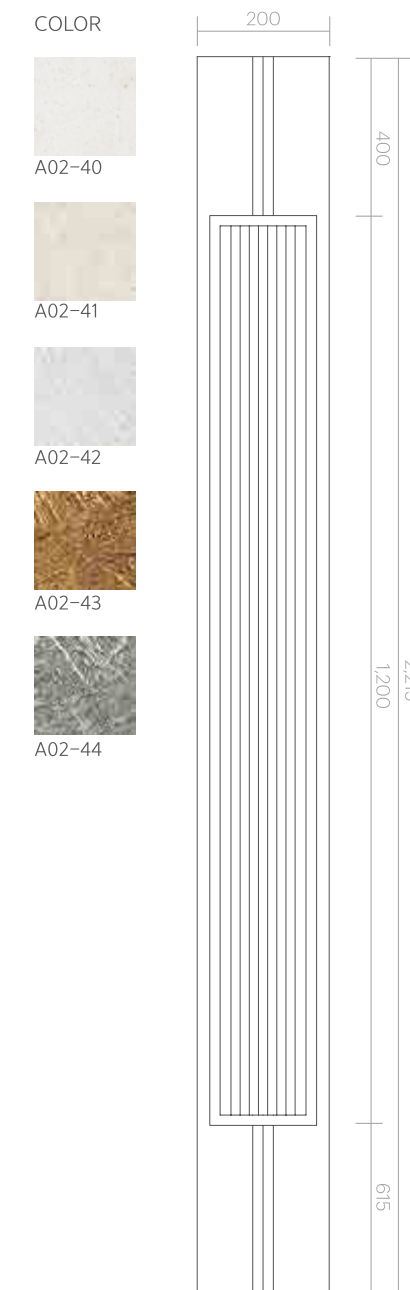

A01 (40 Color)

Product Size
500mm(Width), 60mm(Thickness), 2215mm(height)

Pillars

A02 (40 Color)

Product Size
200mm(Width), 60mm(Thickness), 2215mm(height)

A03 (42 Color)

Product Size
250mm(Width), 68mm(Thickness), 2,300mm(height)

Pillars

A04 (1 Color)

Product Size
200mm(Width), 60mm(Thickness), 2,300mm(height)

Part 13 _ Pearl&Stone

Product Notation

121-41 (120x23T) | Product Name - Color (Width x Thickness)

Charcoal Interior
Mouldings