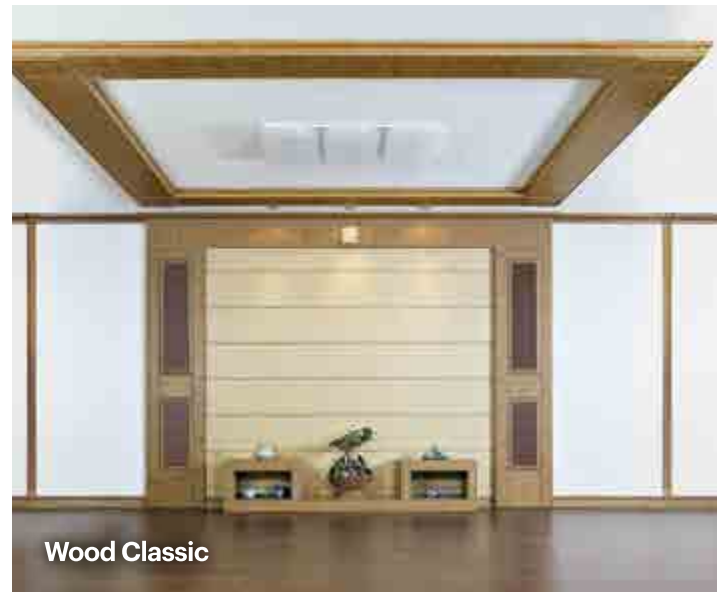

Noblesse

Wood Marbling

Wood Classic

Natural Beige

Provence

171-6 (130x23T)

172-6 (100x19T)

173-6 (80x15T)